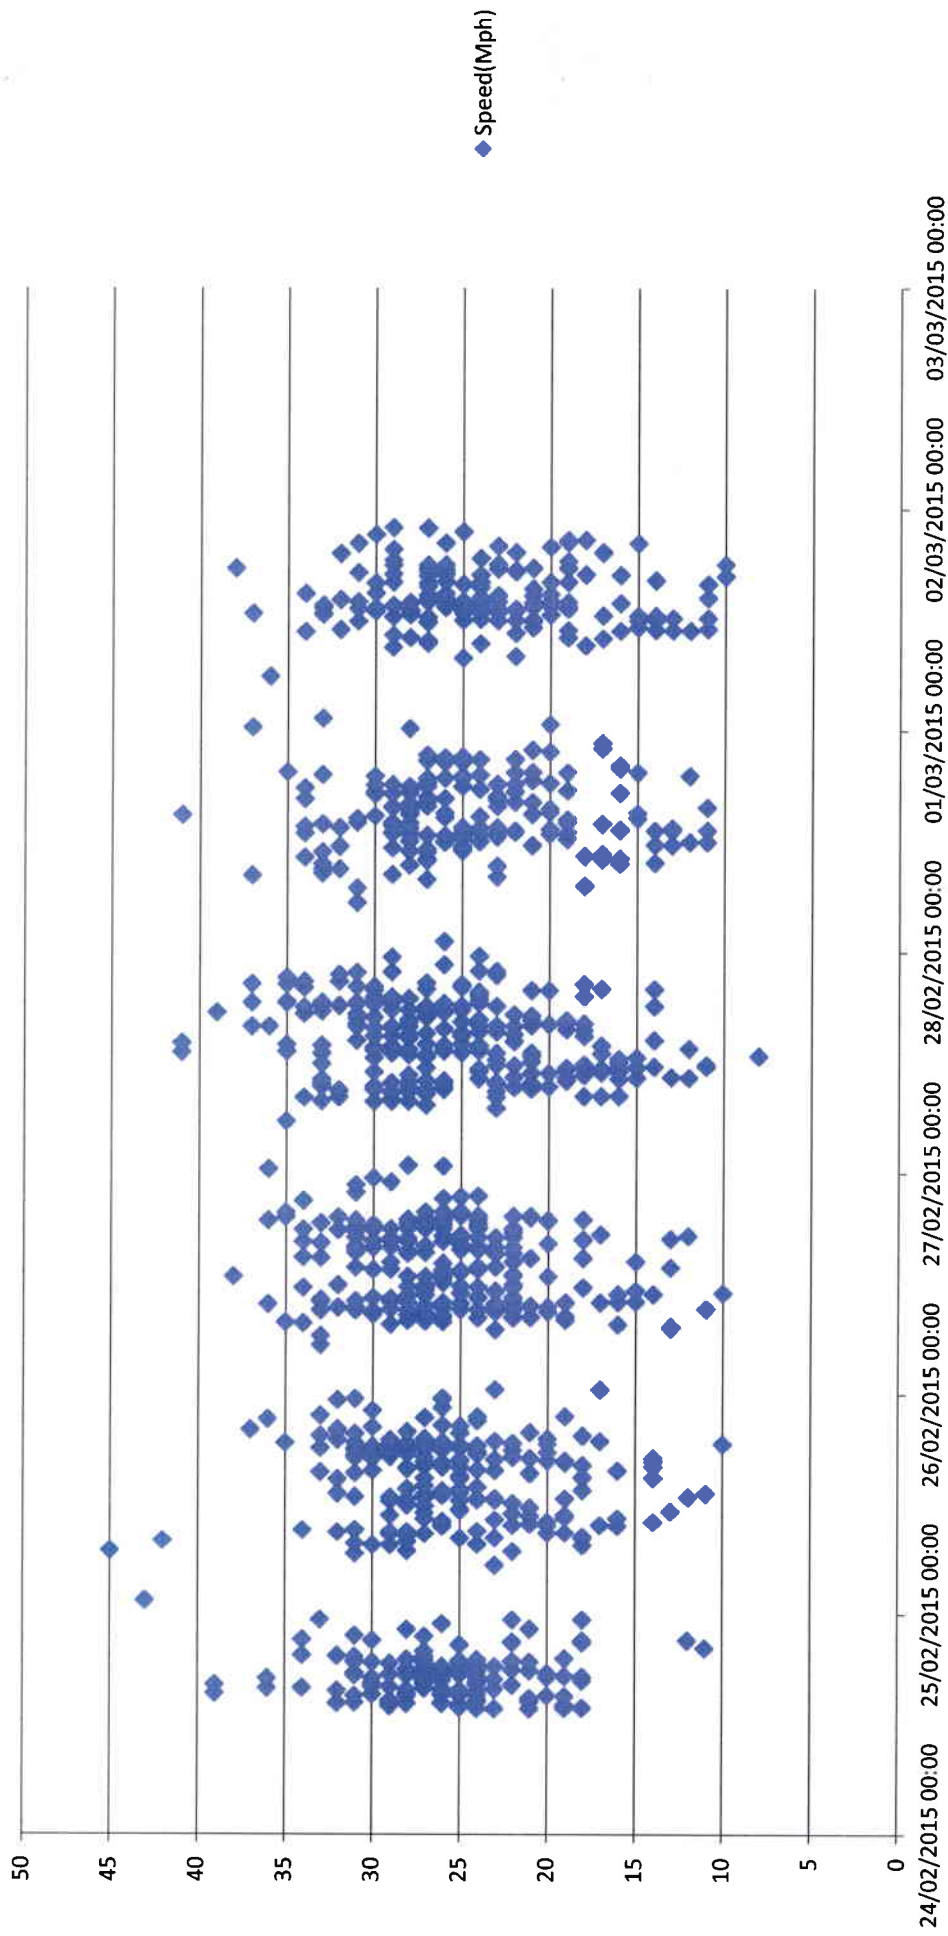

Speed(Mph)

FIELD ROAD - NORTH BOUND

Speed(Mph)

24/02/2015 00:00 25/02/2015 00:00 26/02/2015 00:00 27/02/2015 00:00 28/02/2015 00:00 01/03/2015 00:00 02/03/2015 00:00 03/03/2015 00:00

FIELD ROAD SOUTH BOUND

Speed(Mph)

26/02/2015 00:00 26/02/2015 12:00 27/02/2015 00:00 27/02/2015 12:00 28/02/2015 00:00 28/02/2015 12:00 01/03/2015 00:00 01/03/2015 12:00

HILL GREEN LANE WEST BOUND

Speed(Mph)

HILL GREEN LANE EAST BOUND